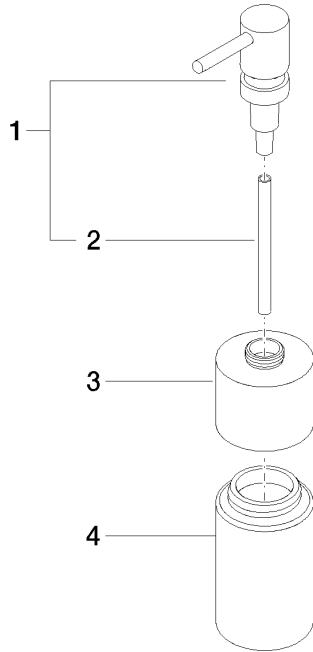

Dispenser free-standing model - Chrome

ELIO

84 435 970

- bottle made of crystal glass, matt
- width 60mm
- height 200 mm
- 250 ml bottle
- 59mm projection

Fits ELIO, ENO, MEM, META SQUARE, SYNC, TARA and TARA ULTRA

Fits: ELIO, MEM, TARA, ENO, SYNC, TARA ULTRA, META SQUARE

	Chrome	84 435 970-00
	Brushed Platinum	84 435 970-06
	Platinum	84 435 970-08
	Dark Chrome	84 435 970-19
	Brushed Durabrass (23kt Gold)	84 435 970-28
	Matte Black	84 435 970-33
	Brushed Champagne (22kt Gold)	84 435 970-46
	Champagne (22kt Gold)	84 435 970-47
	Brushed Chrome	84 435 970-93
	Brushed Dark Platinum	84 435 970-99

84 435 970

mm [inches]

84 435 970

Parts for other finishes can be found here: [Brushed](#)
[Platinum](#)

Spare parts list

No.	Item Number	Name	Quantity used	Delivery time
1	90 10 10 535 00-00	dispenser	1	10
2	08 10 10 499 90	Immersion tube for lotion dispenser Ø 8 x 1 x 100 mm -	1	2
3	90 10 10 524 00-00	base	1	10
4	90 90 04 001 00 82	glass	1	2